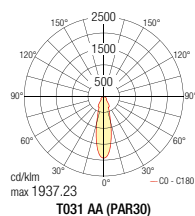

PHOTOMETRICS

ACCESSORIES

TE001
Alimentatore per ioduri metallici 70W
Power supply for metal halide 70W
pag. 214

* Finiture su richiesta / On request finishings