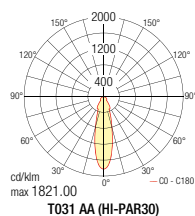

PHOTOMETRICS

ACCESSORIES

TE001
Alimentatore per ioduri metallici 70W
Power supply for metal halide 70W
pag. 214

* Finiture su richiesta / On request finishings